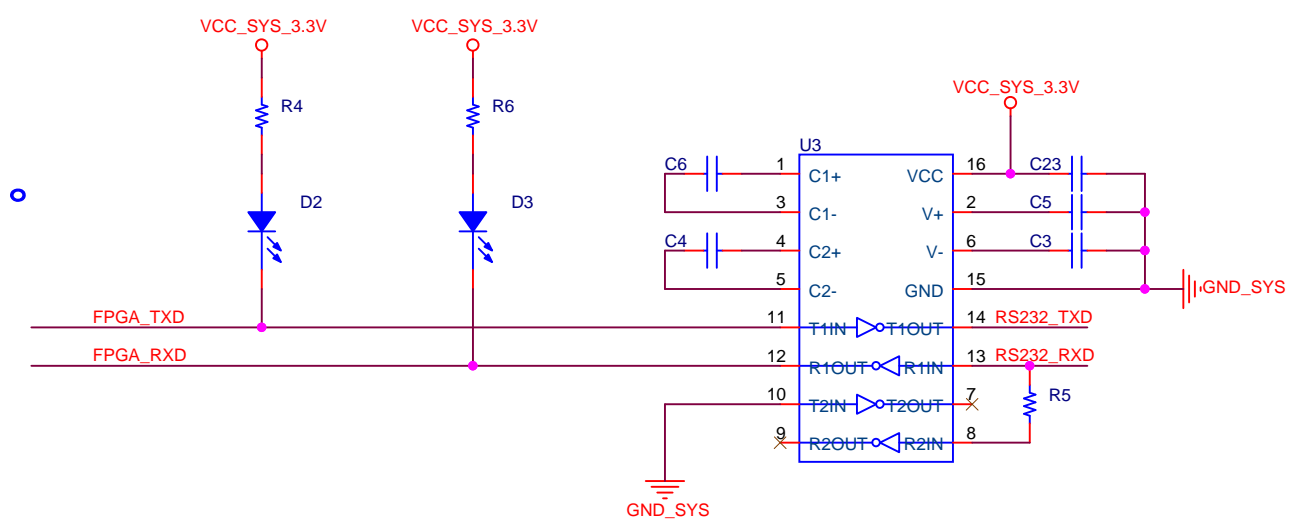

示意图，供参考。

SERIAL EEPROM

Title		<Title>
Size	Document Number	Rev
A3	<Doc>	<RevC>
Date:	Monday, March 30, 2020	Sheet 1 of 1