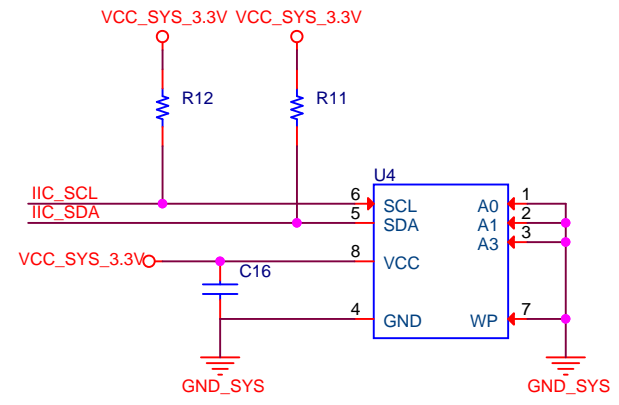

示意图，供参考。

SERIAL EEPROM

Title		<Title>
Size	Document Number	Rev
A3	<Doc>	<RevC>
Date:	Monday, March 30, 2020	Sheet 1 of 1