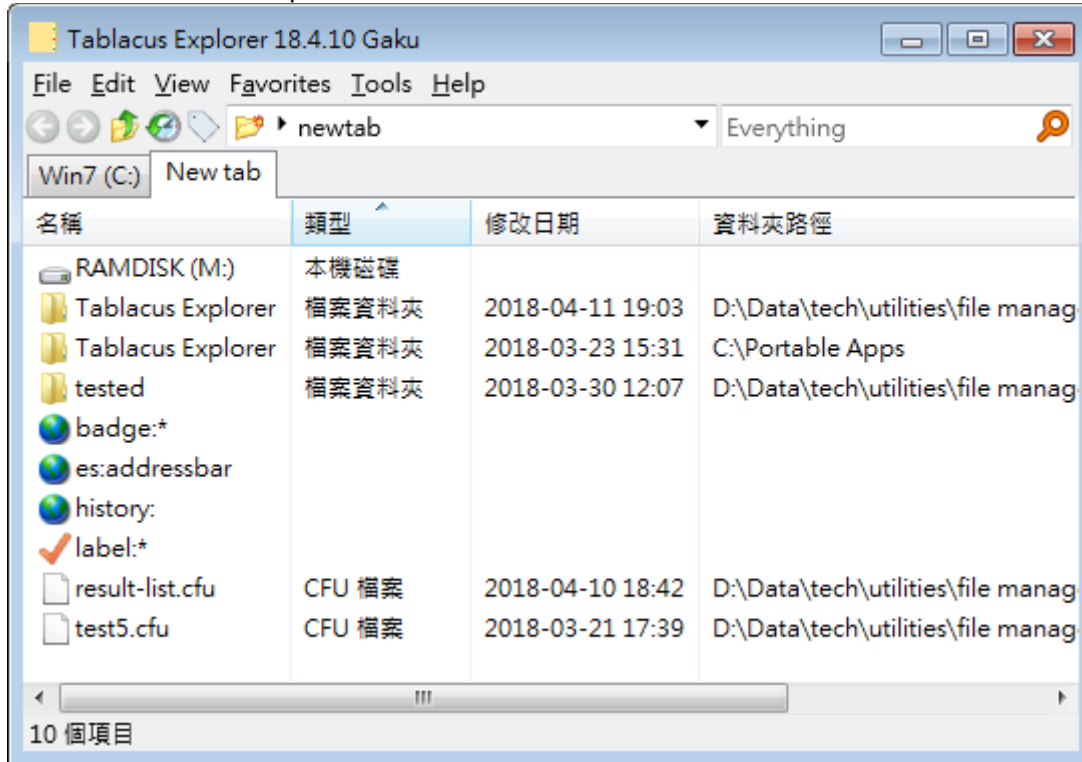

Remember folder view settings 1.30 problem

Customize the view of speed dial list

Then close all tabs. TE automatically shows the speed dial list. But the view does not follow the above.