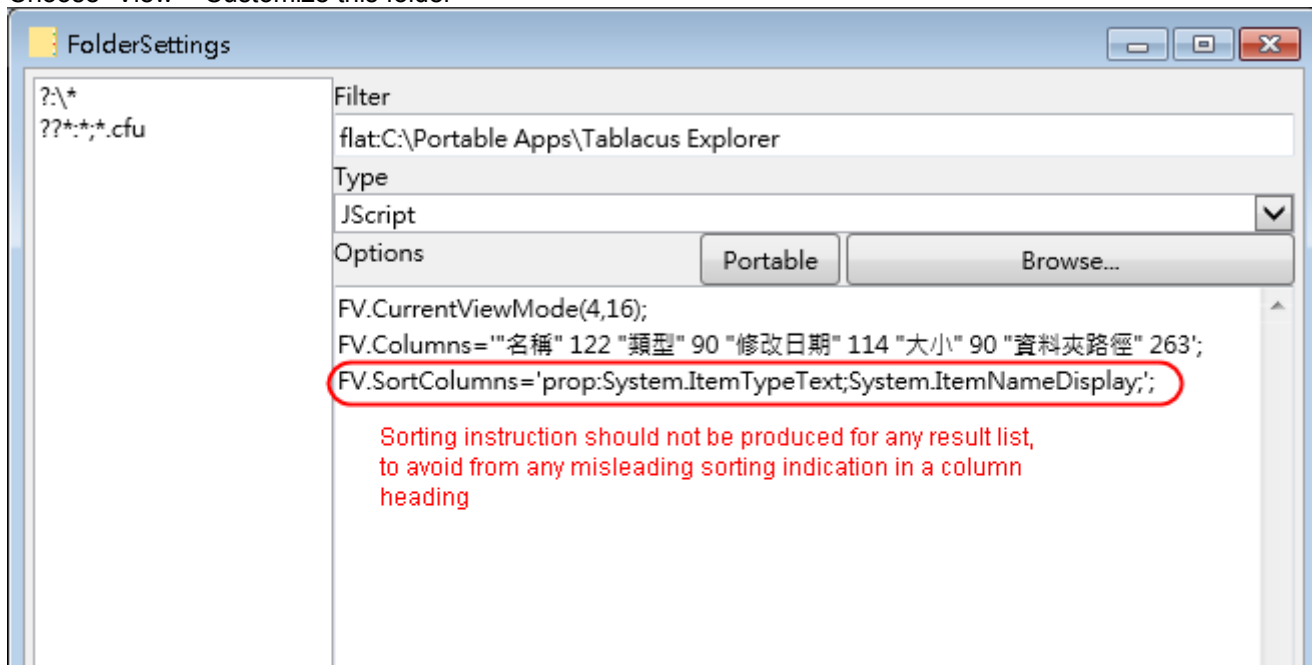

Choose “View > Customize this folder”