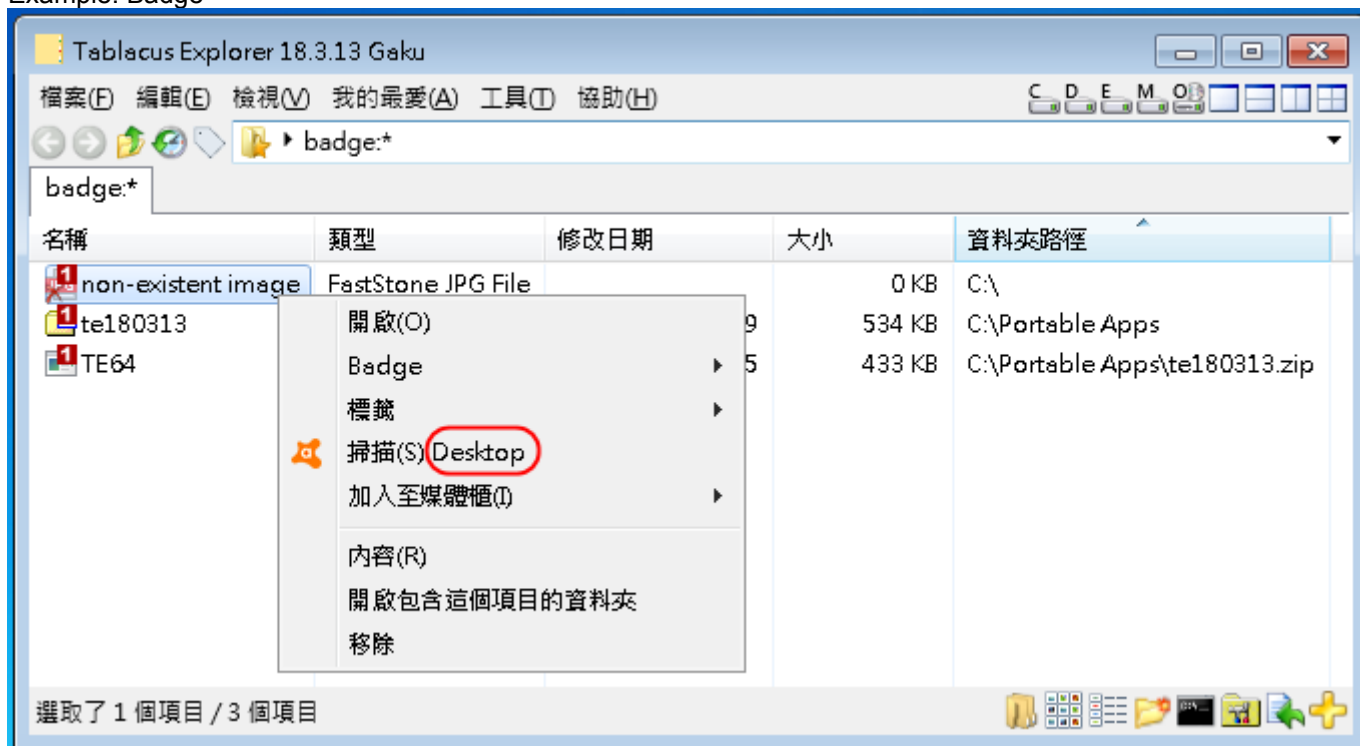

If a result list contains an existent item in a zip file, any non-existent item will incorrectly point to "Desktop". It cannot be selected by "Select nonexistent items" too.

Example: Badge

Example: Label

Example: Clip Folder

Example: Speed Dial (actually there is no need to show any non-existent item in a speed dial list)