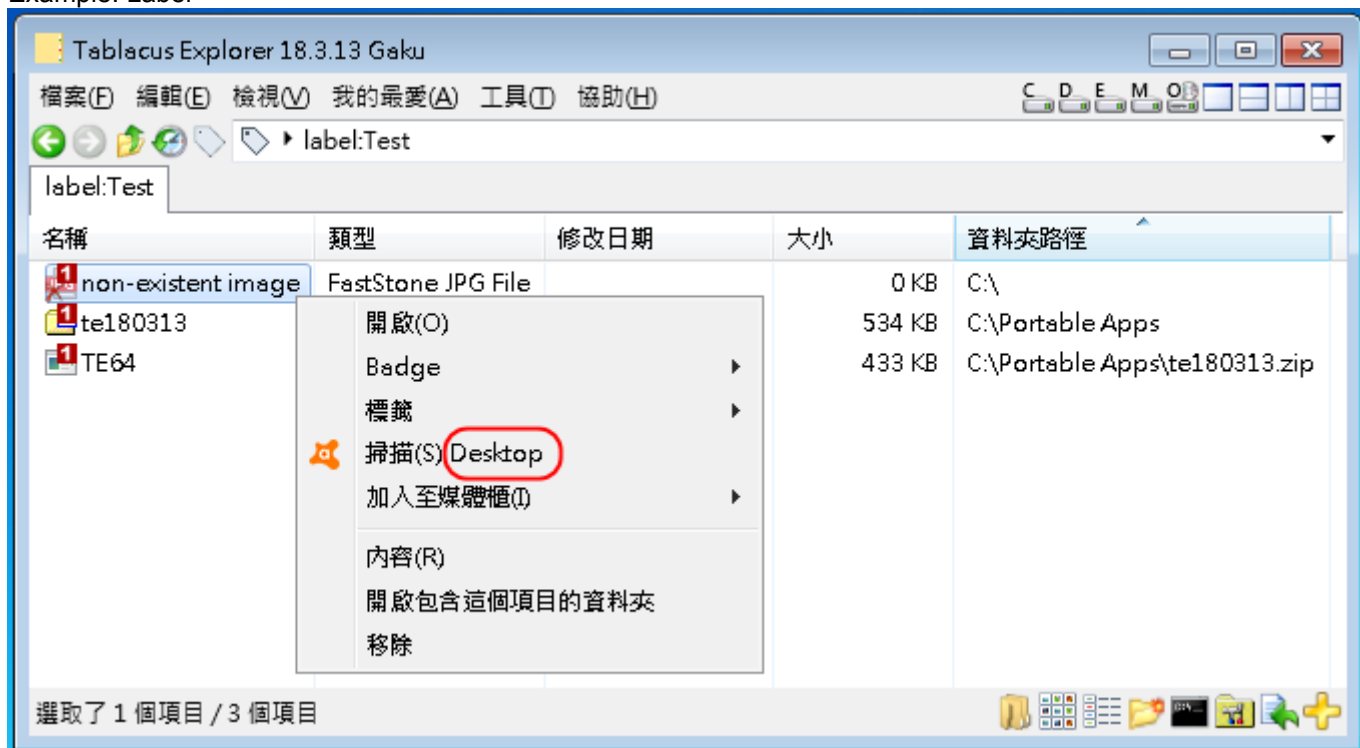

If a result list contains an existent item in a zip file, any non-existent item will incorrectly point to "Desktop". It cannot be selected by "Select nonexistent items" too.

Example: Badge

Example: Label

Example: Clip Folder

Example: Speed Dial (actually there is no need to show any non-existent item in a speed dial list)