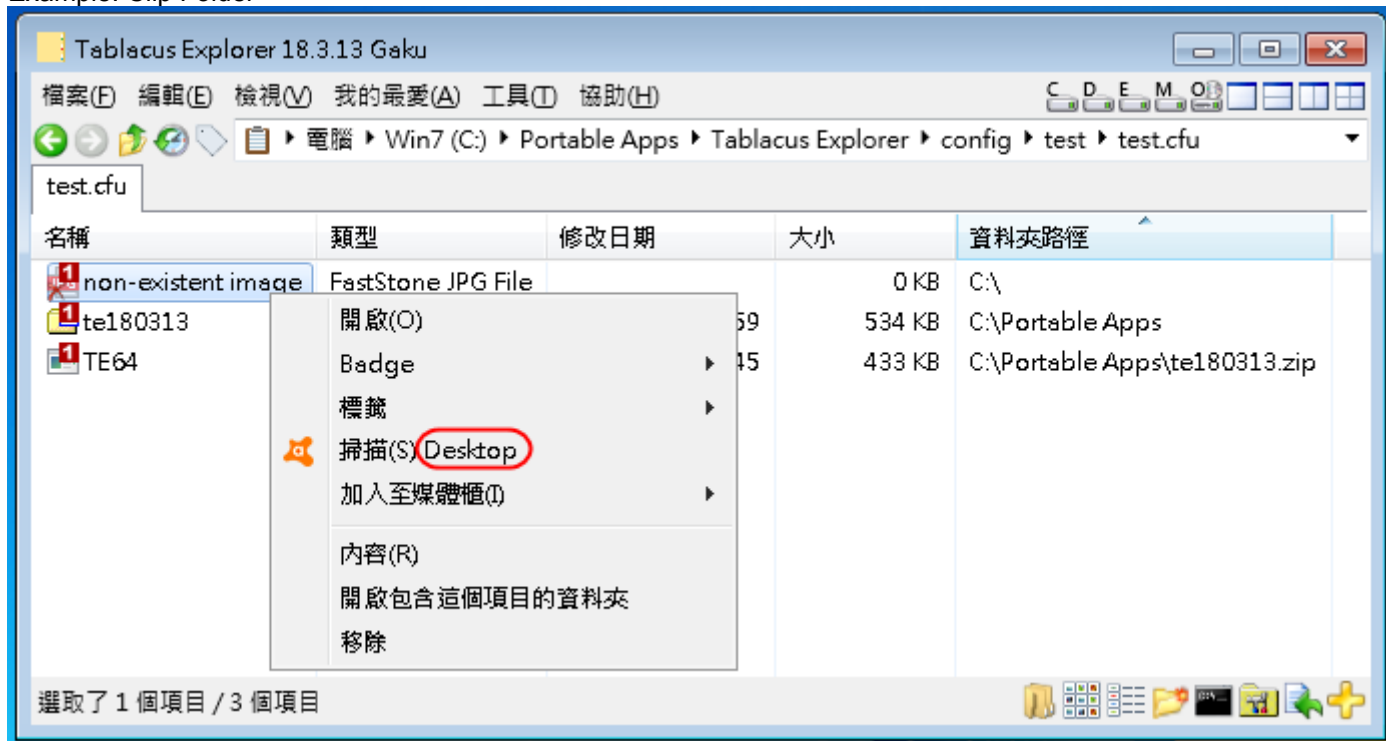

If a result list contains an existent item in a zip file, any non-existent item will incorrectly point to "Desktop". It cannot be selected by "Select nonexistent items" too.

Example: Badge

Example: Label

Example: Clip Folder

Example: Speed Dial (actually there is no need to show any non-existent item in a speed dial list)