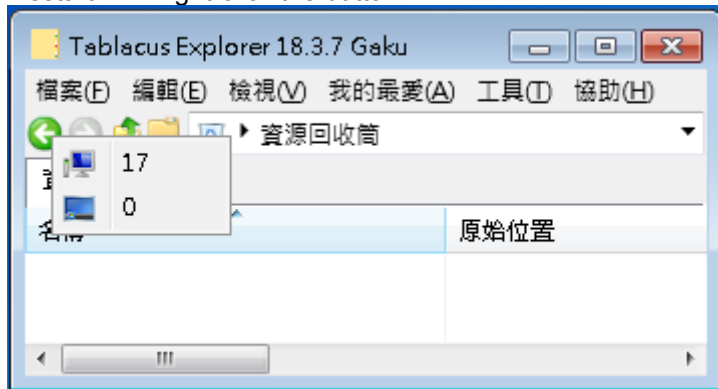

Restart TE. Right-click the button.