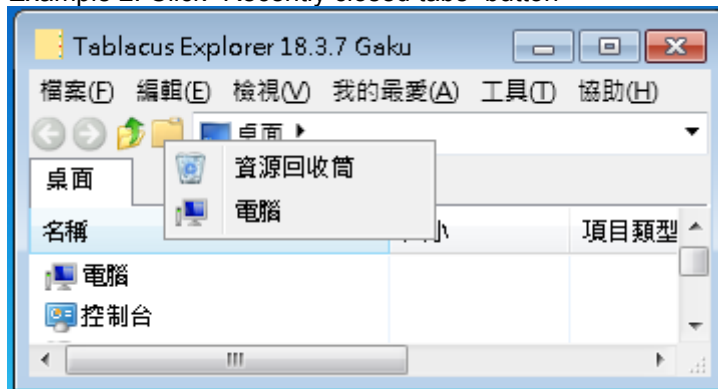

Example 2: Click “Recently closed tabs” button