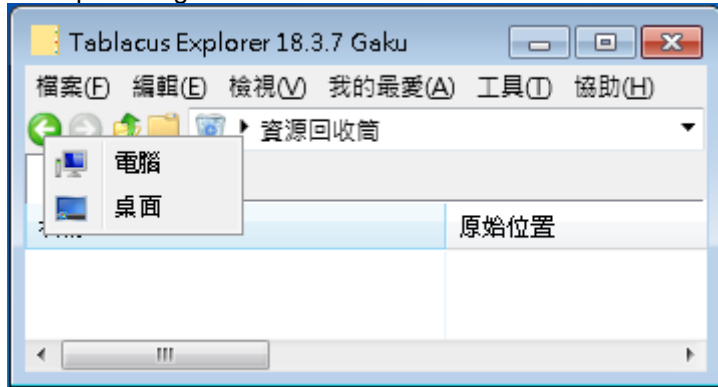

After restarting TE, a code (e.g. 10) instead of a name (e.g. Recycle Bin) is incorrectly displayed for any special folder under the menu of:

- Back
- Forward
- Inner Back
- Inner Forward
- Recently closed tabs

Example 1: Right-click “Back” button